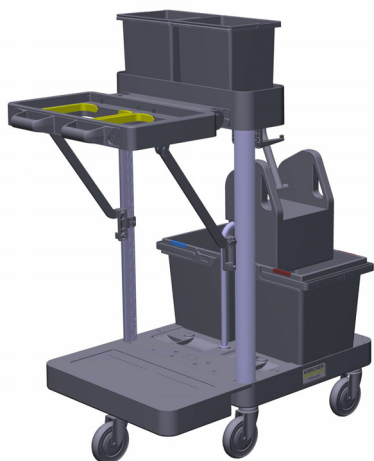

MTA FM Swift 50/ W

**Register
your product**
www.kaercher.com/welcome

A